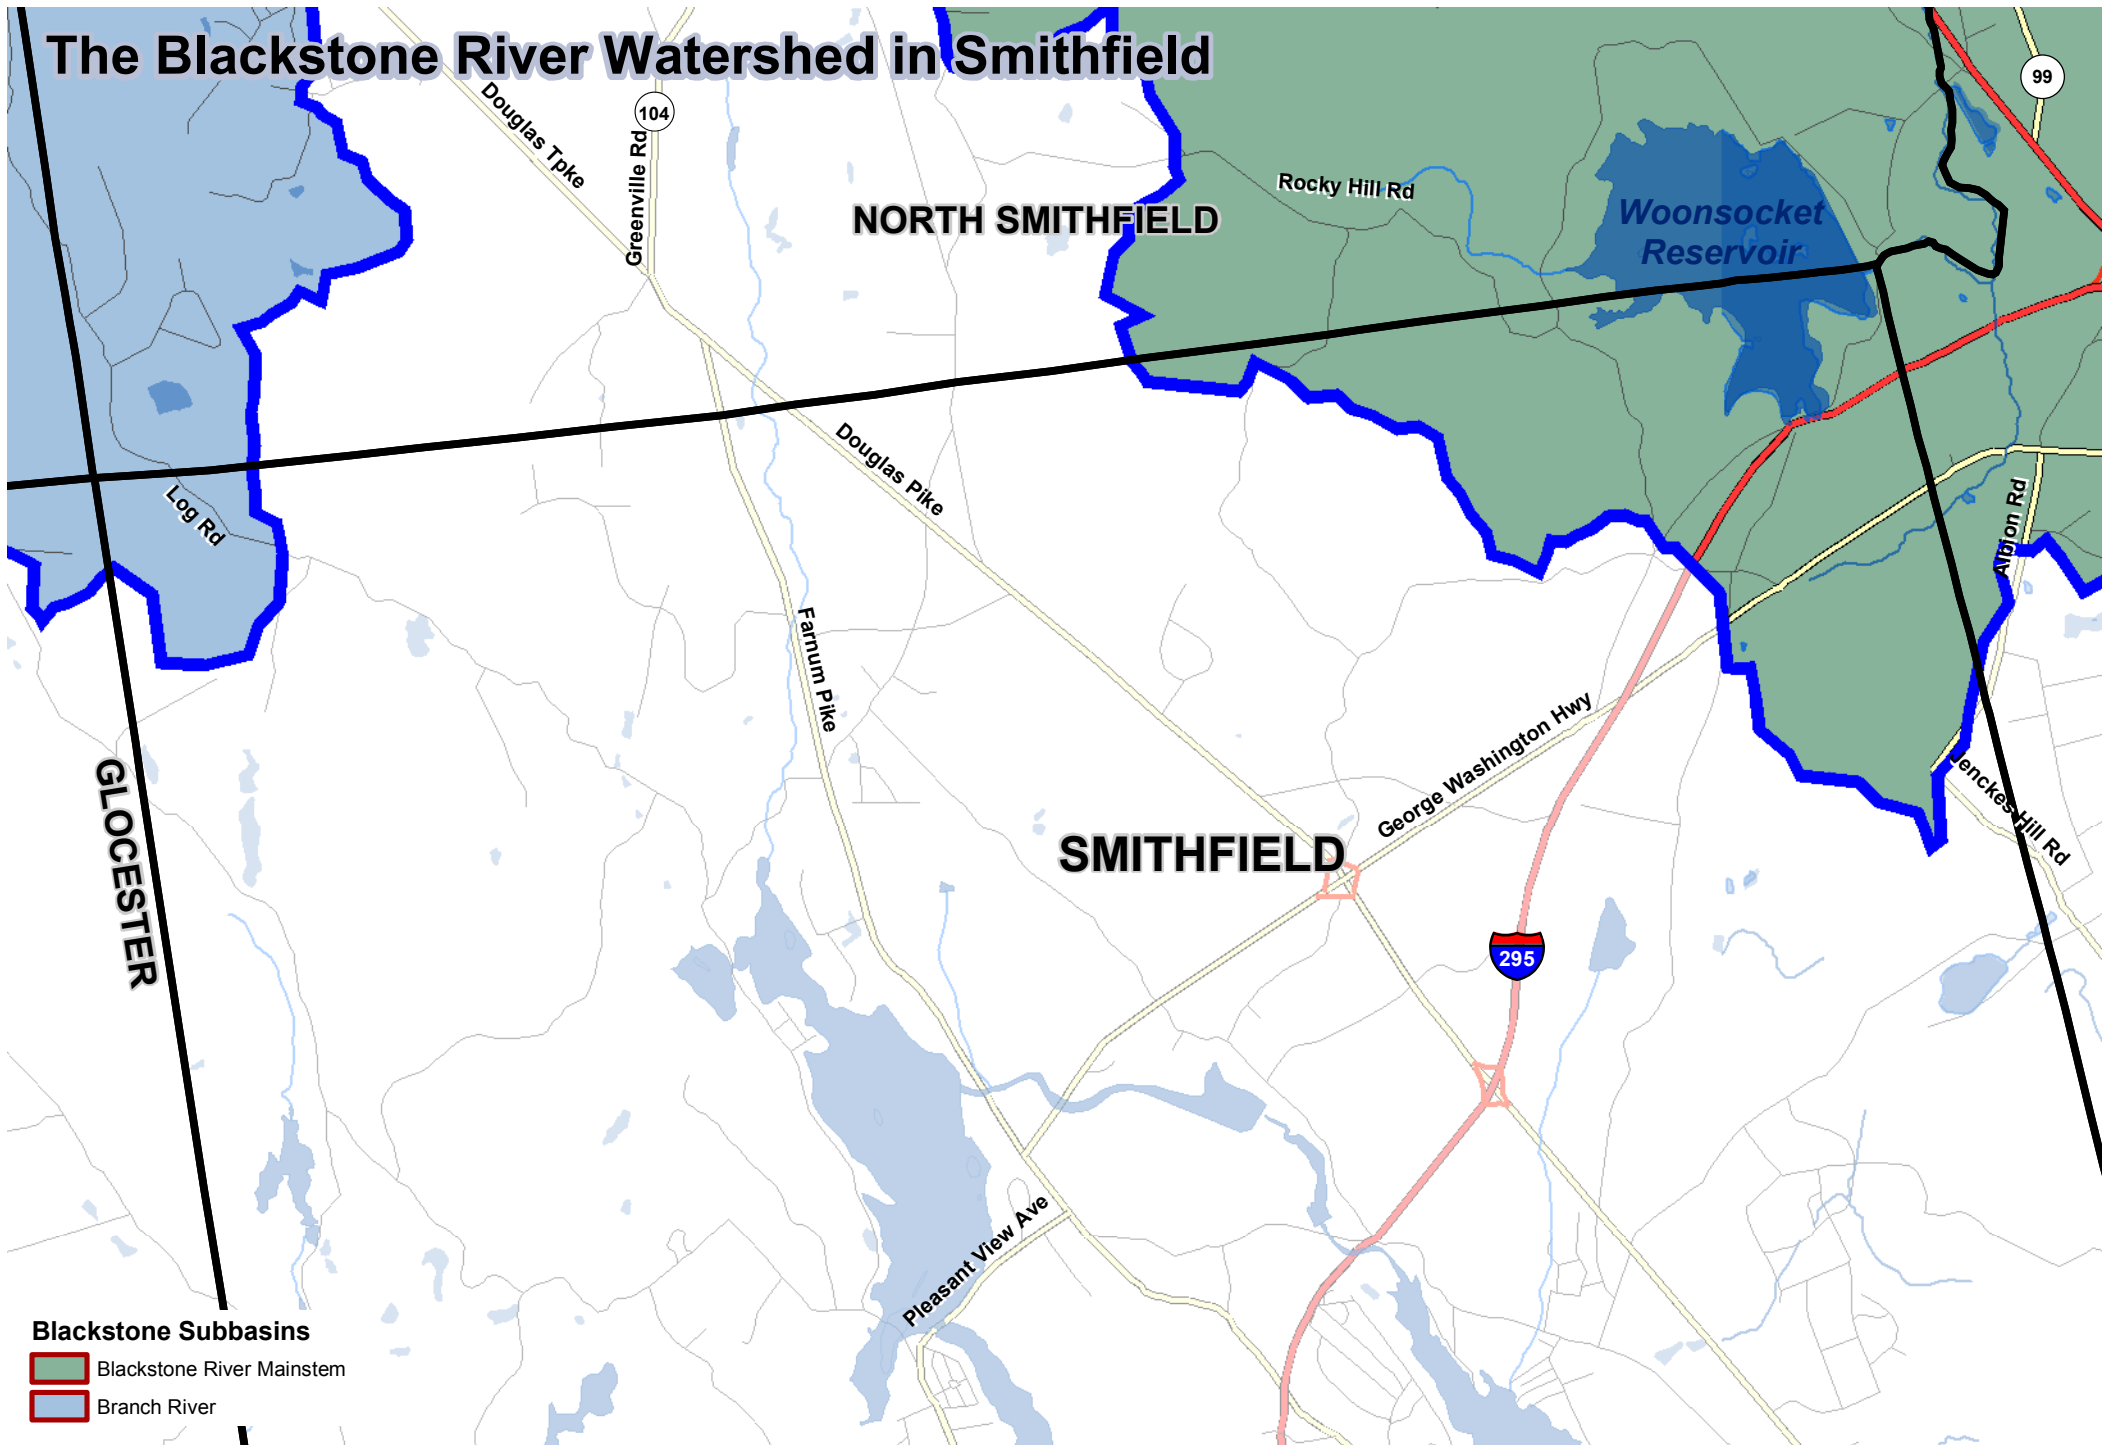

The Blackstone River Watershed in Smithfield

Blackstone Subbasins
Blackstone River Mainstem
Branch River

Map prepared by:
RESOLUTIONS
[Regional Environmental Planning]
www.resolutions2020.com

1:35,000
0 0.25 0.5 1 1.5 2 Miles