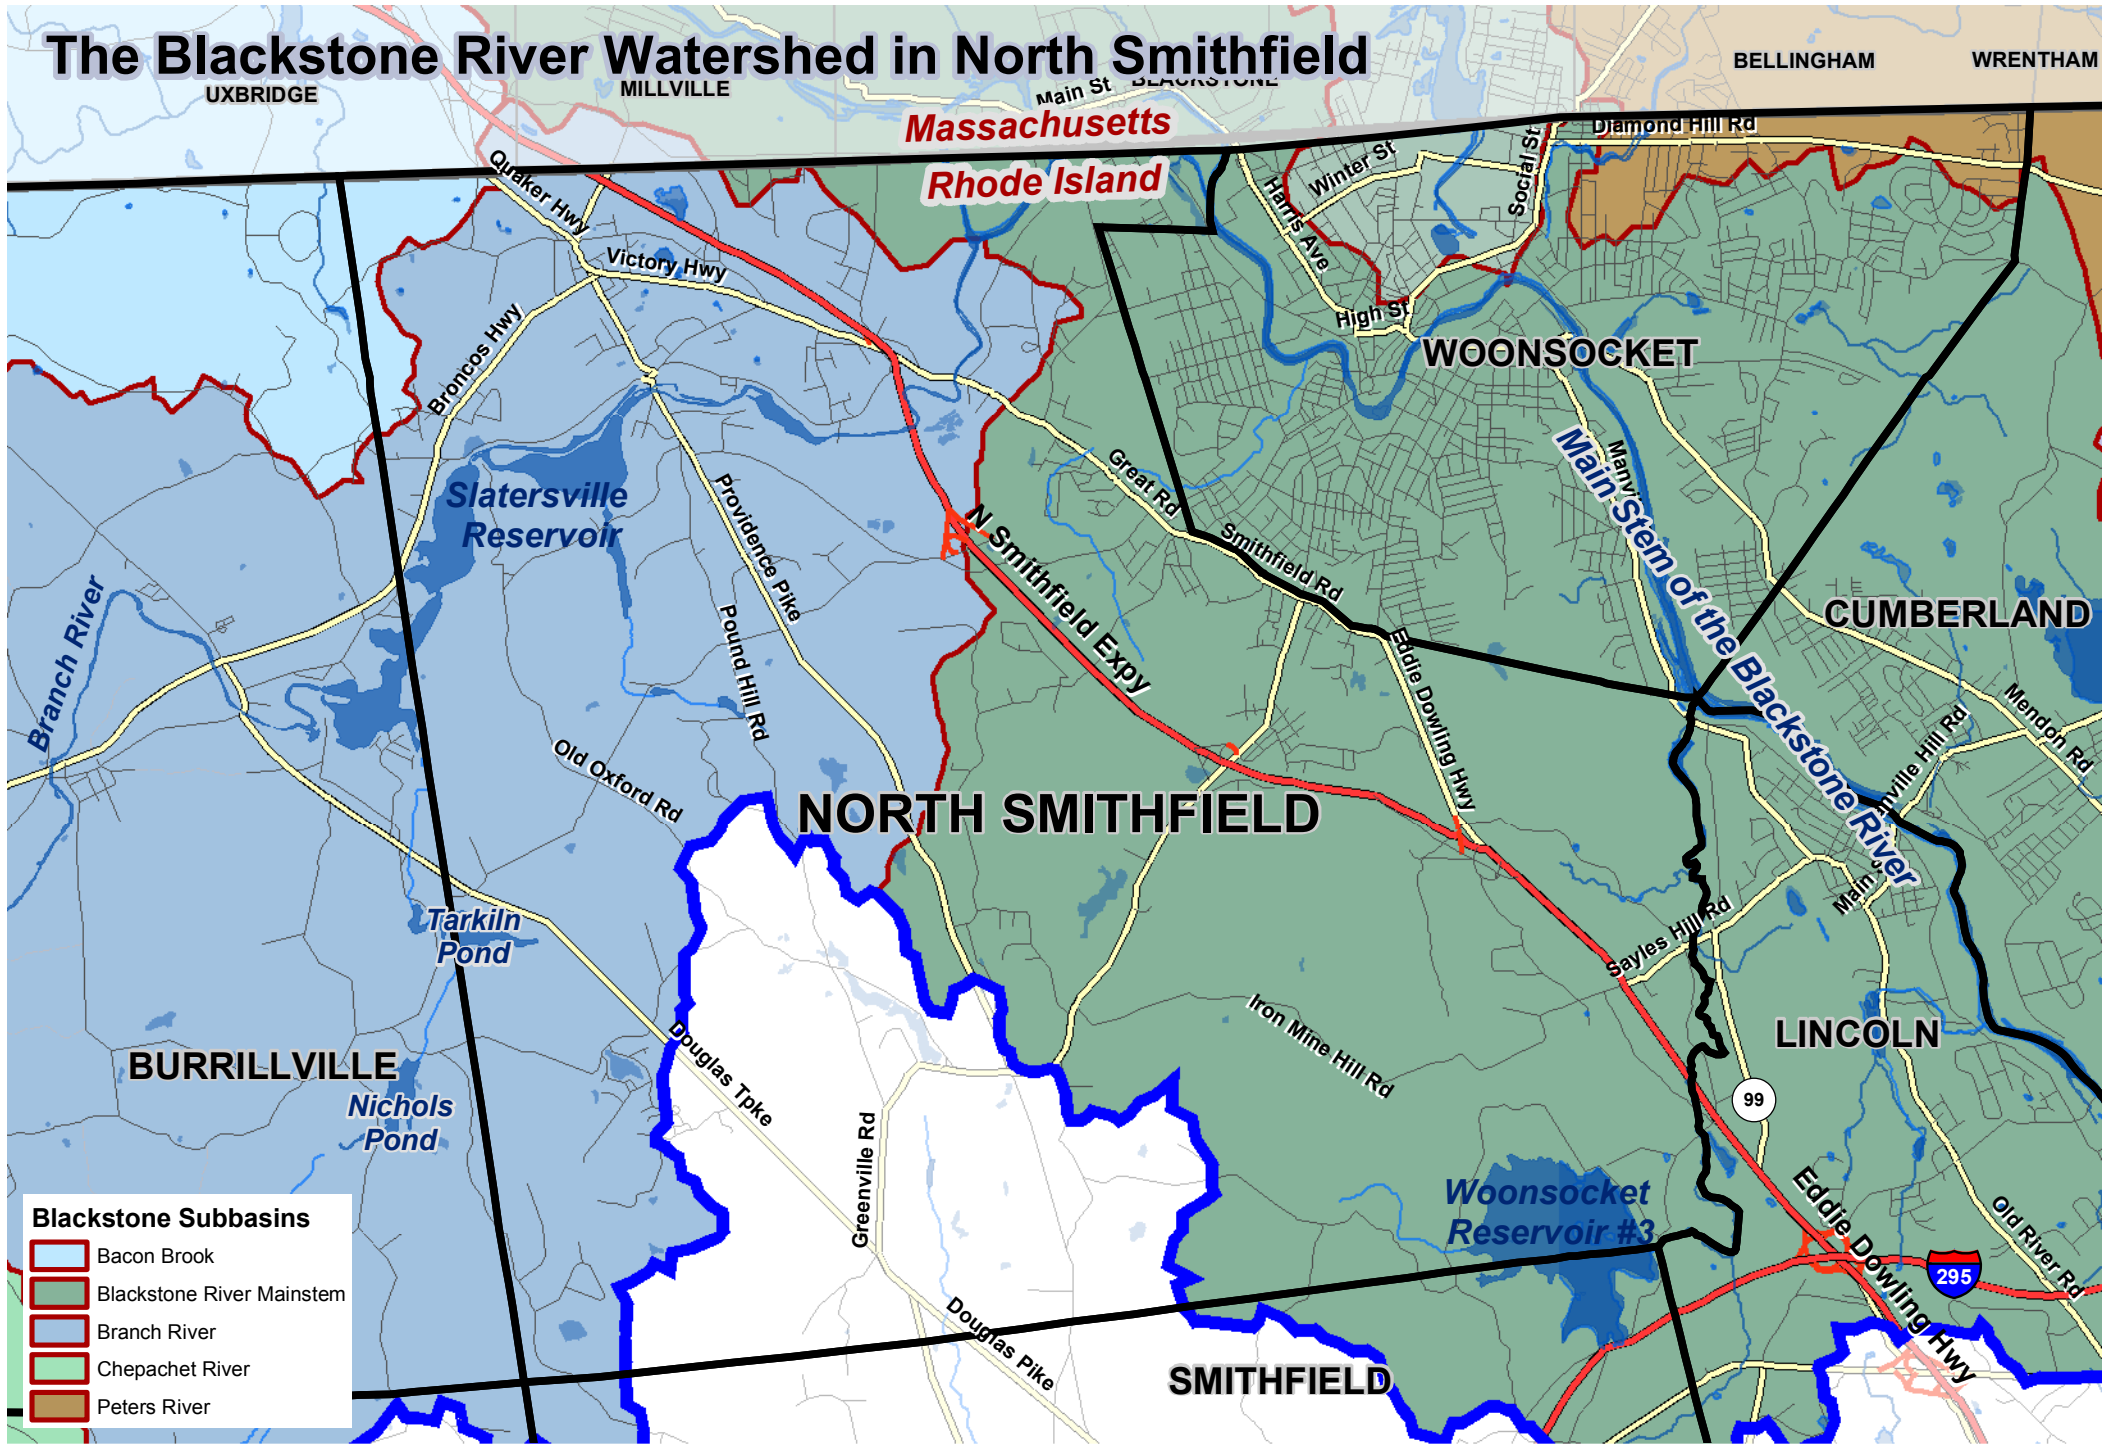

# The Blackstone River Watershed in North Smithfield

**Blackstone Subbasins**

- Bacon Brook
- Blackstone River Mainstem
- Branch River
- Chepachet River
- Peters River