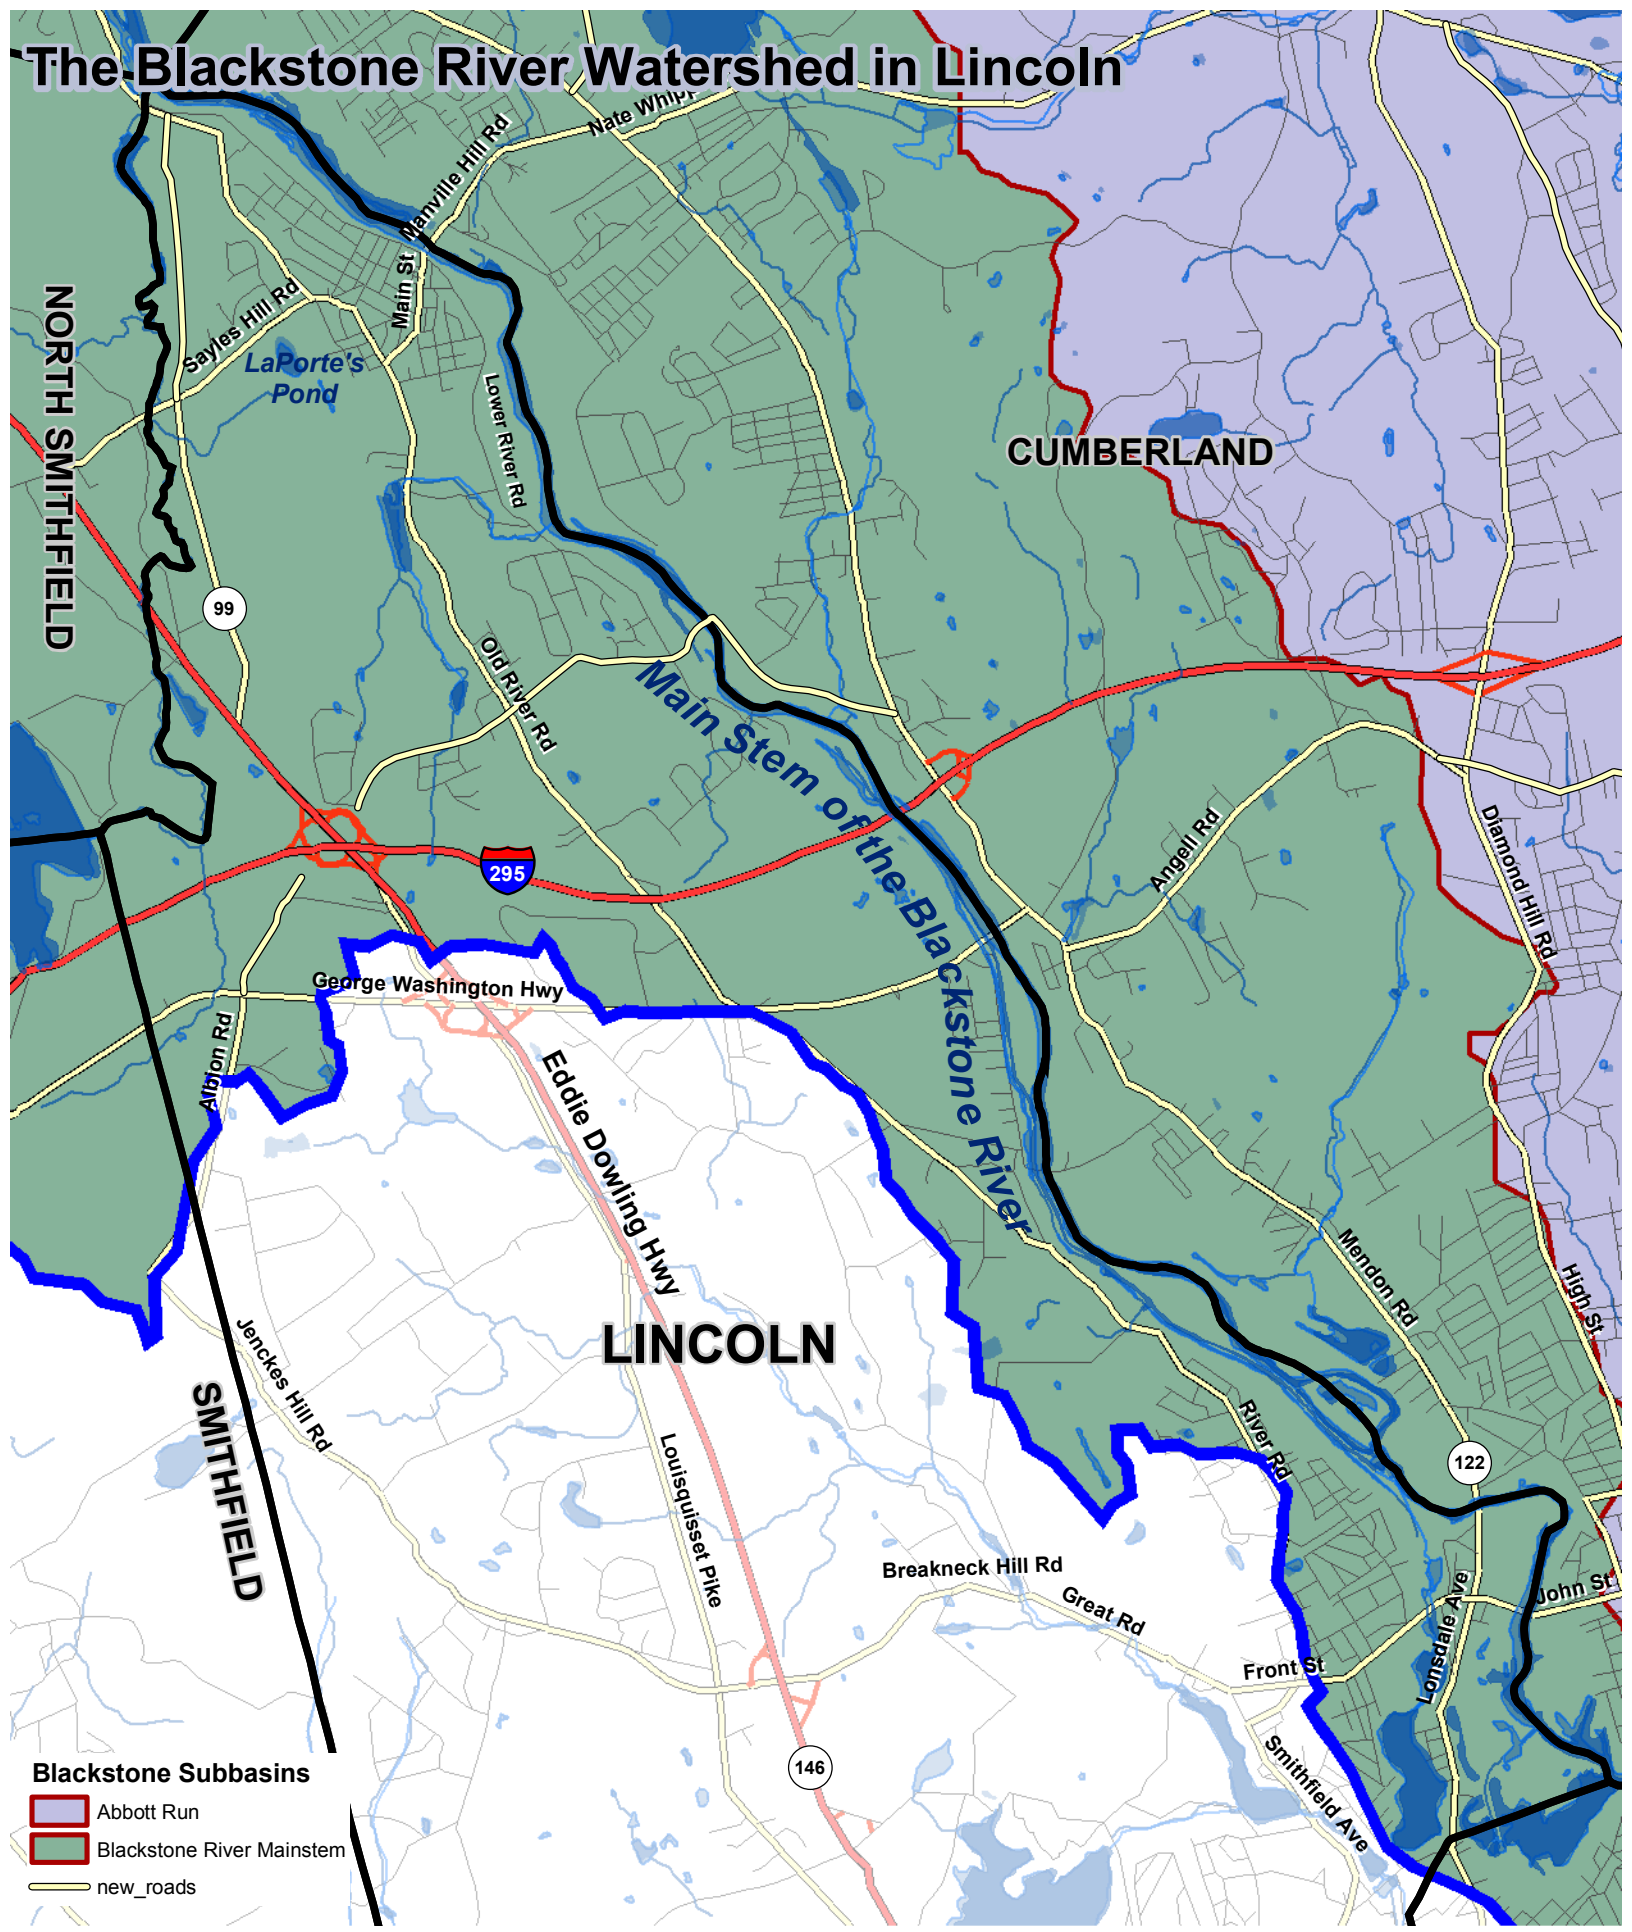

The Blackstone River Watershed in Lincoln

- Blackstone Subbasins**
- Abbott Run
 - Blackstone River Mainstem
 - new_roads

Map prepared by:

RESOLUTIONS
 [Regional Environmental Planning]
www.resolutions2020.com