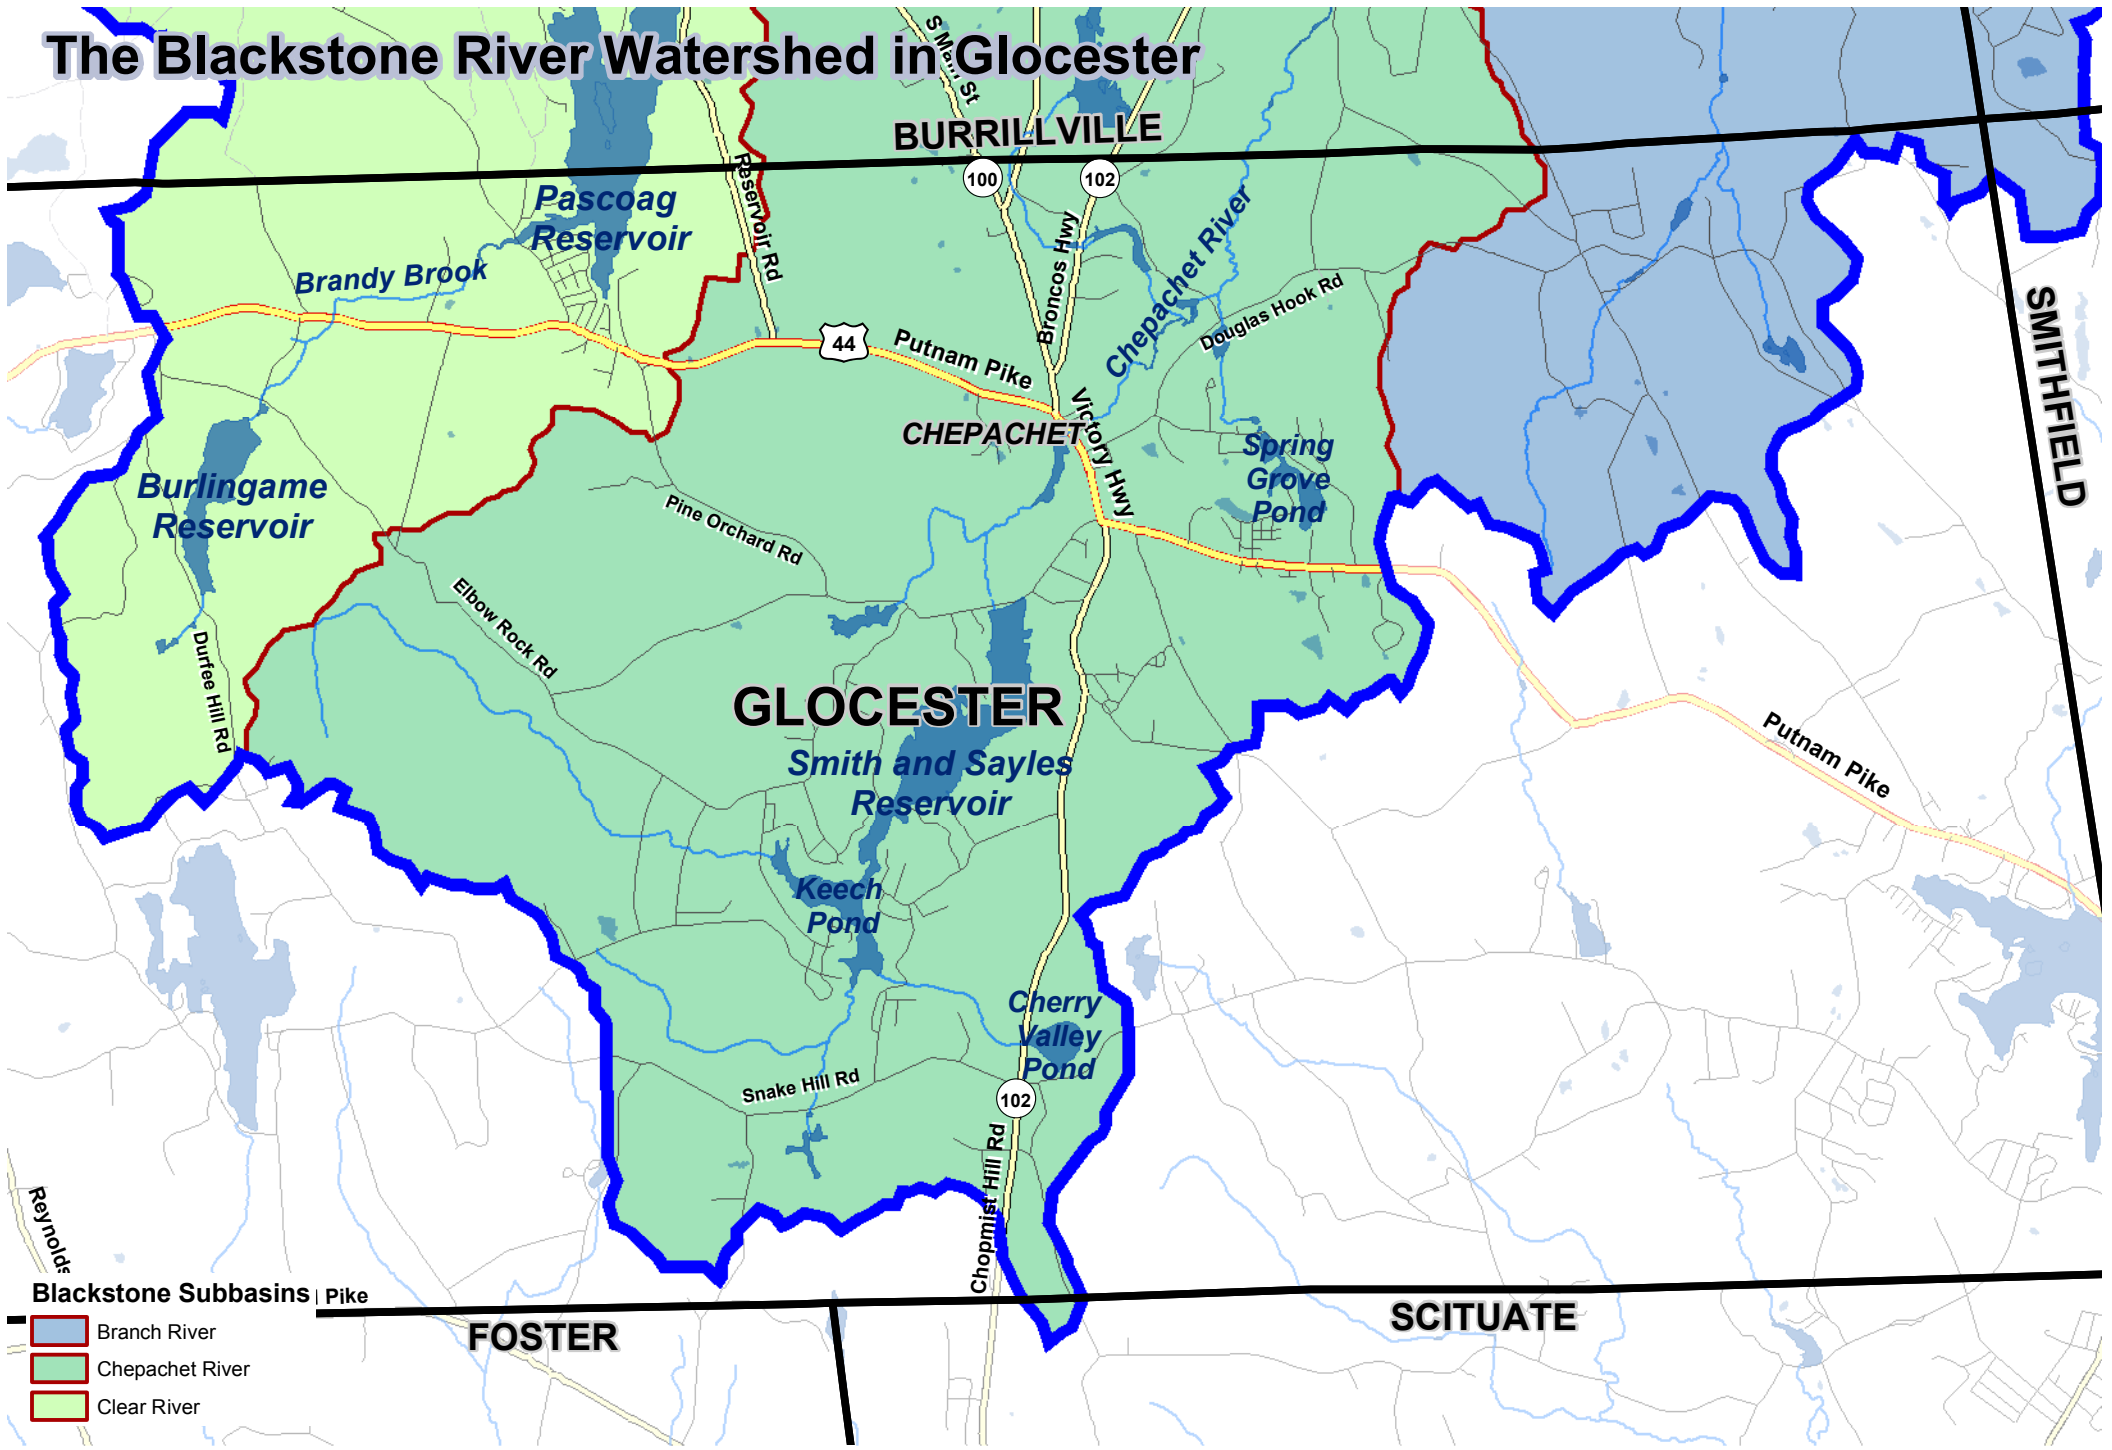

# The Blackstone River Watershed in Gloucester

- Blackstone Subbasins**
- Branch River
  - Chepachet River
  - Clear River

Map prepared by:  
**RESOLUTIONS**  
[Regional Environmental Planning]  
[www.resolutions2020.com](http://www.resolutions2020.com)