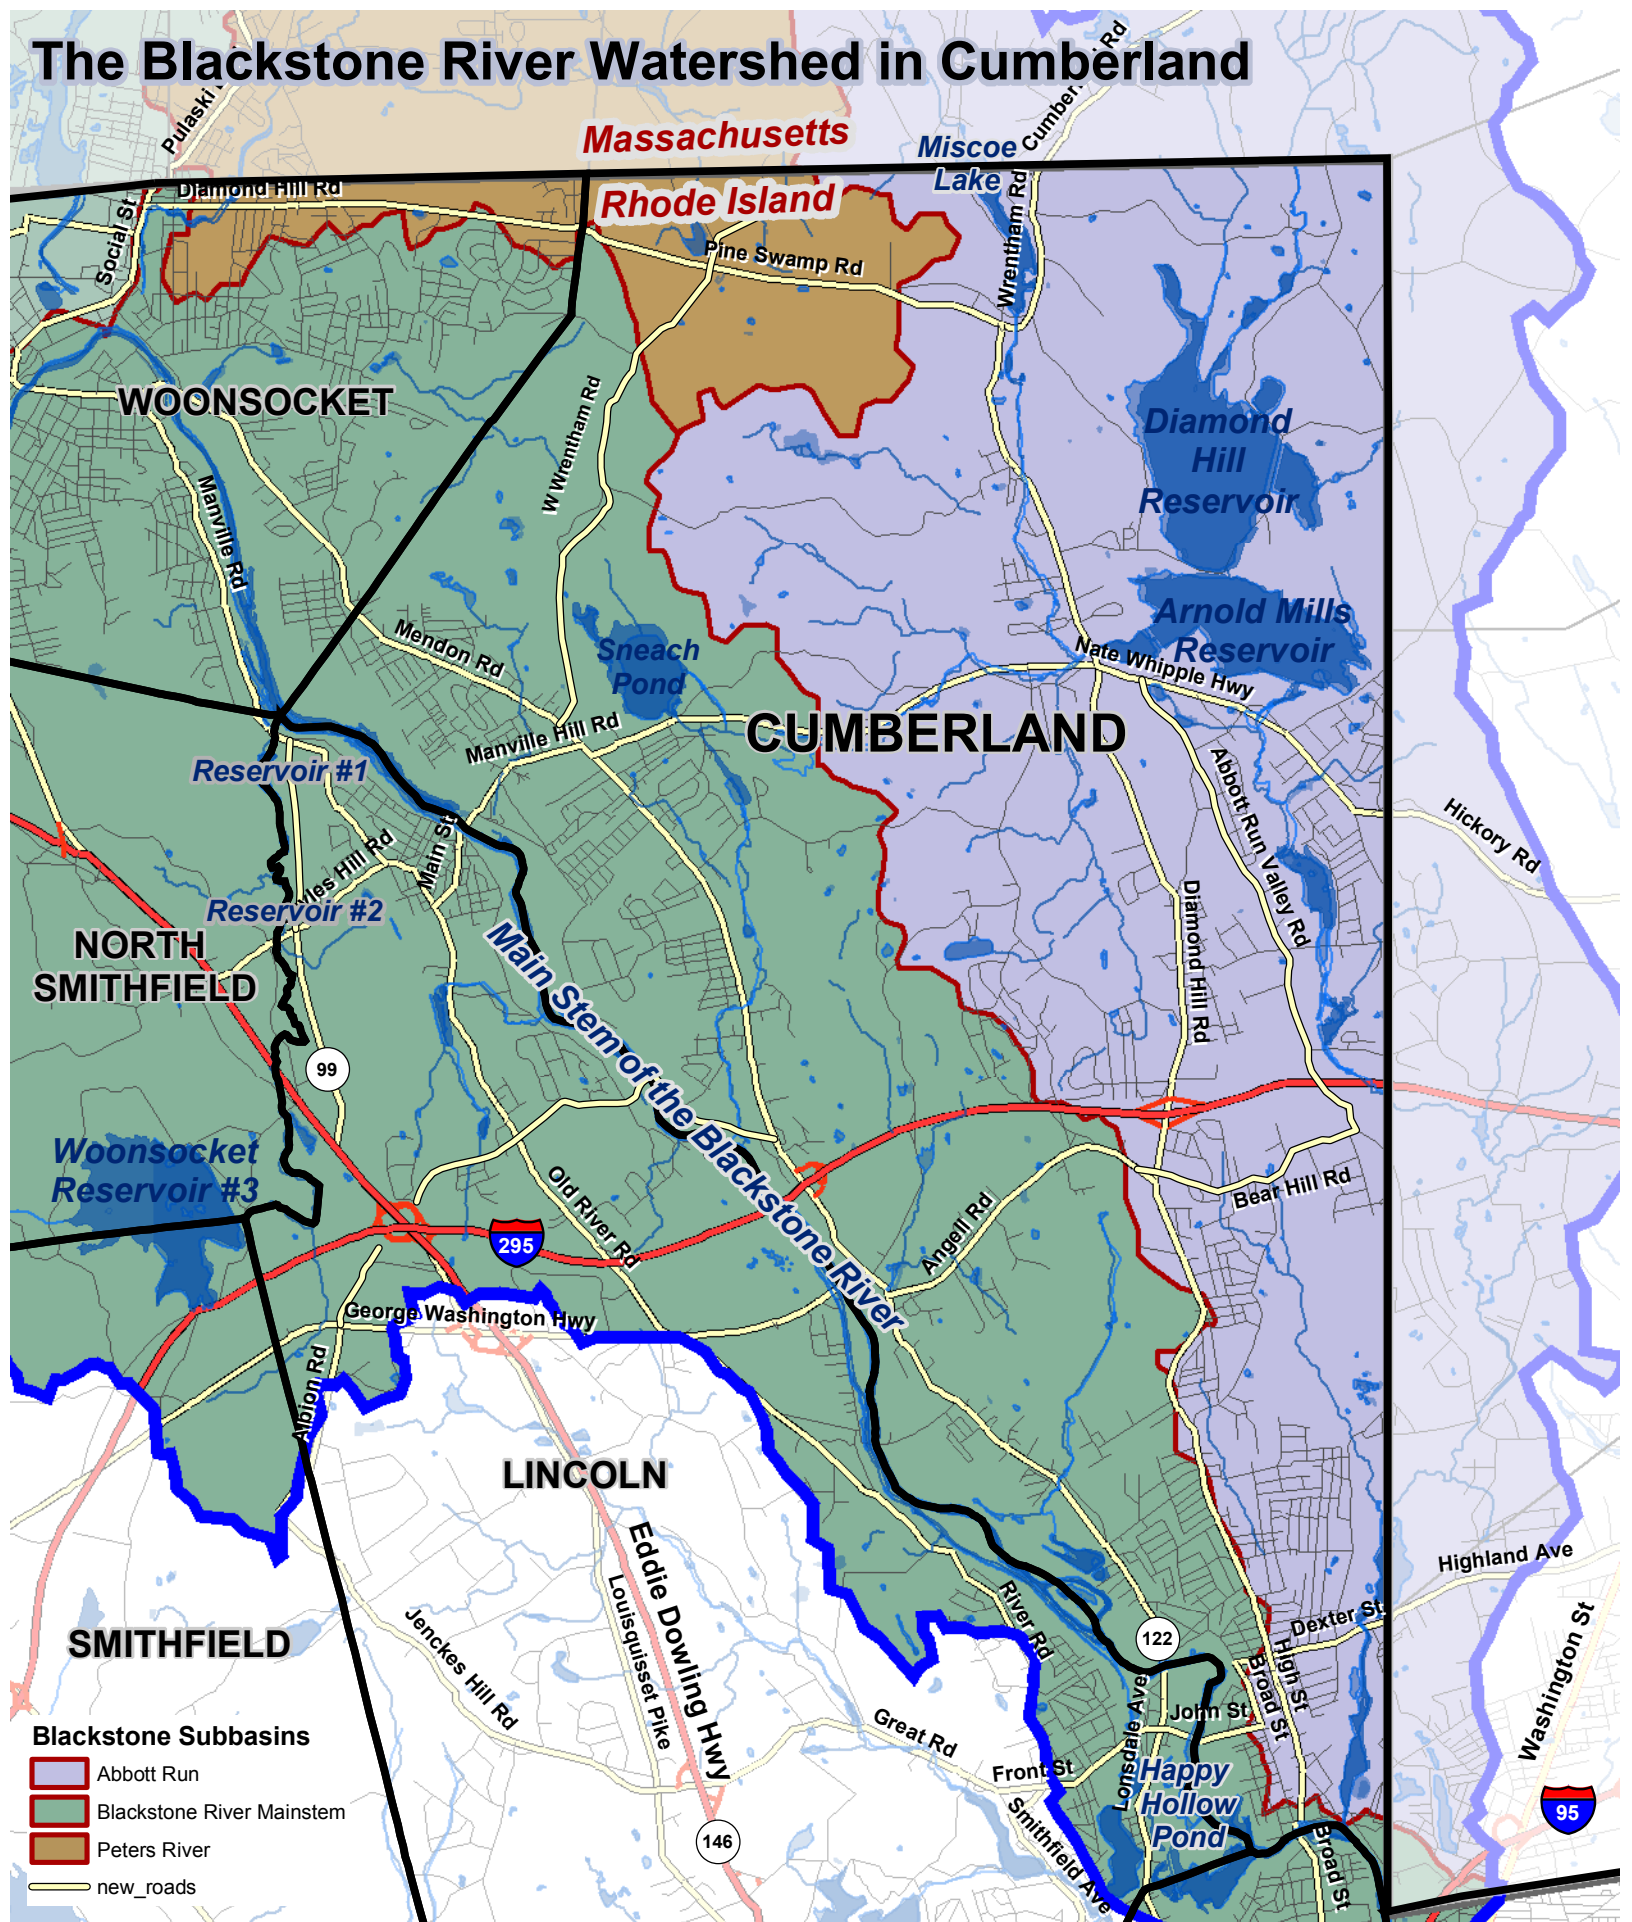

The Blackstone River Watershed in Cumberland

- Blackstone Subbasins**
- Abbott Run
 - Blackstone River Mainstem
 - Peters River
 - new_roads