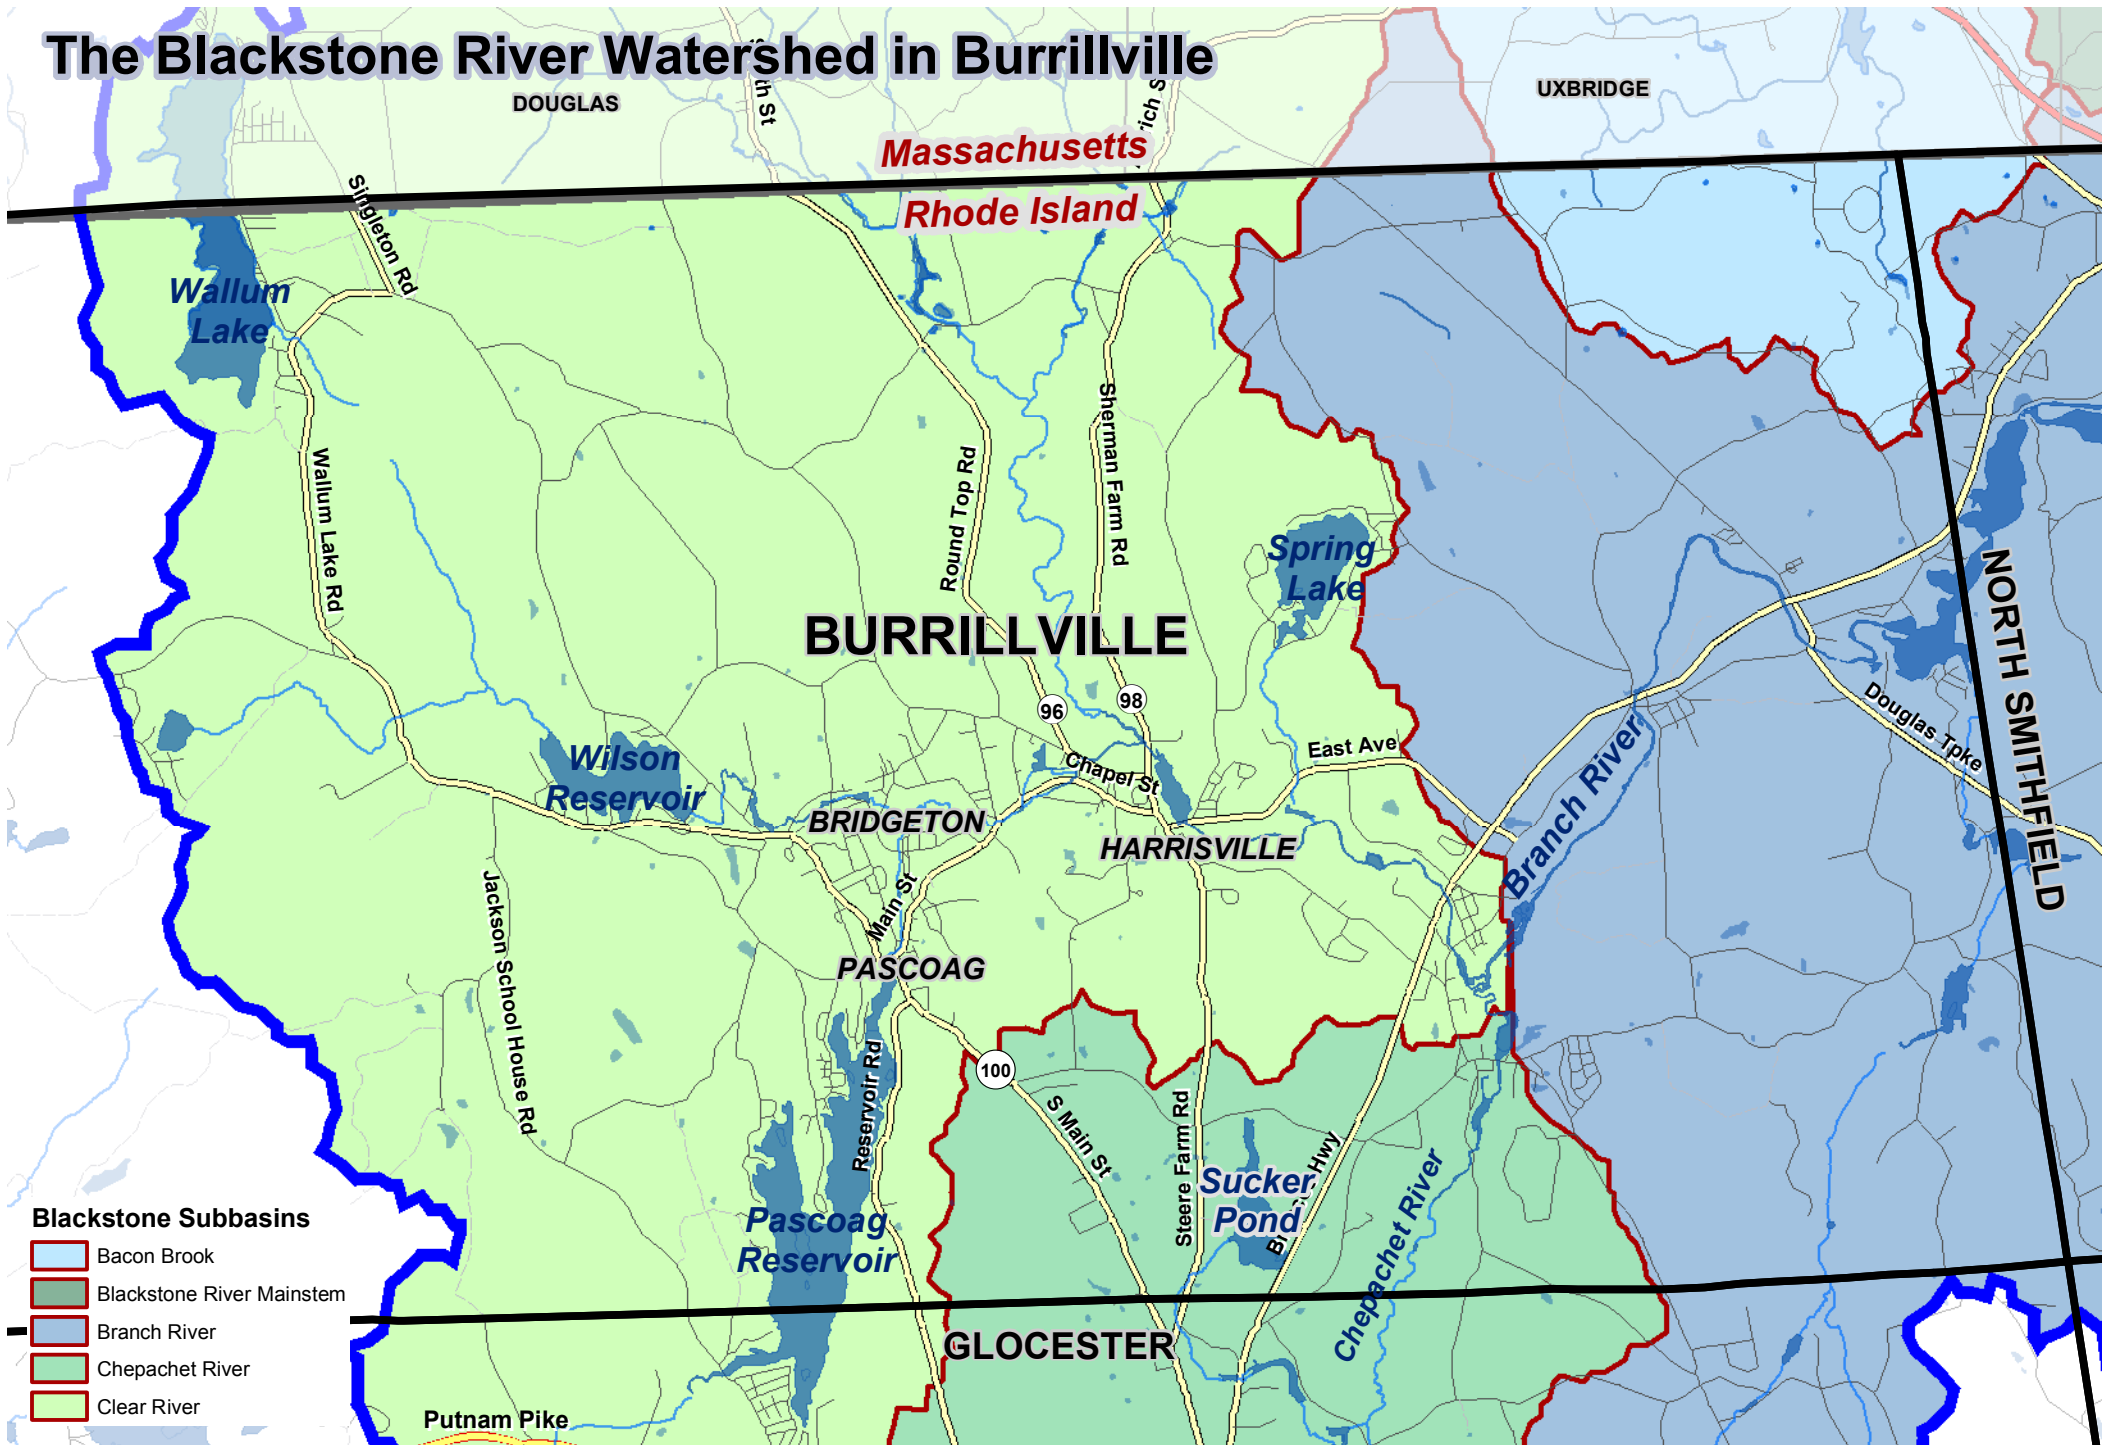

The Blackstone River Watershed in Burrillville

Blackstone Subbasins

-  Bacon Brook
-  Blackstone River Mainstem
-  Branch River
-  Chepachet River
-  Clear River